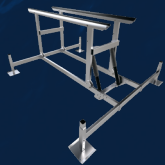

- 9 Stylish Domed Head Pins
- 10 Set Bolt in Leg Sleeves
- 11 Oval Cast Feet
- 12 SuperBunks™

- 13 3.25in Wide Beams
- 14 Thick Wall Aluminum Construction
- 15 Bronze Nuts
- 16 GravityLock™

FLAWLESS HULL FIT

The SunLift SLX is the only hydraulic lift that has adjustable width bunks to achieve an ideal boat fit. Additionally, the boat height over water can be set with an adjustable lifting range up to 6.5 feet. The frame can also shift laterally to minimize the distance of the boat to dock to allow safe boarding every time. Sunstream SuperBunks™ softly cradle the hull and will last for years without wear. The Superbunks™ act as spring beams, which spread the load over the entire bunk, creating a comfortable resting spot for your boat without pressure points.

With B3 Config

Cut Range

Standard Range

With AR18 Accy.

With AR30 Accy.

SUNSTREAM

SUNLIFT SLX

FLOATLIFT
Free-floating
Hydraulic Boat Lift

SWIFTSHIELD
Automatic Cover
System

SUNLIFT LEGACY
Original Hydraulic
Free-standing Lift

SUNPORT2
PWC Drive-On
Dock

BOAT MORE,
BOAT EASIER,
BOAT BETTER.

sunstreamboatlifts.com